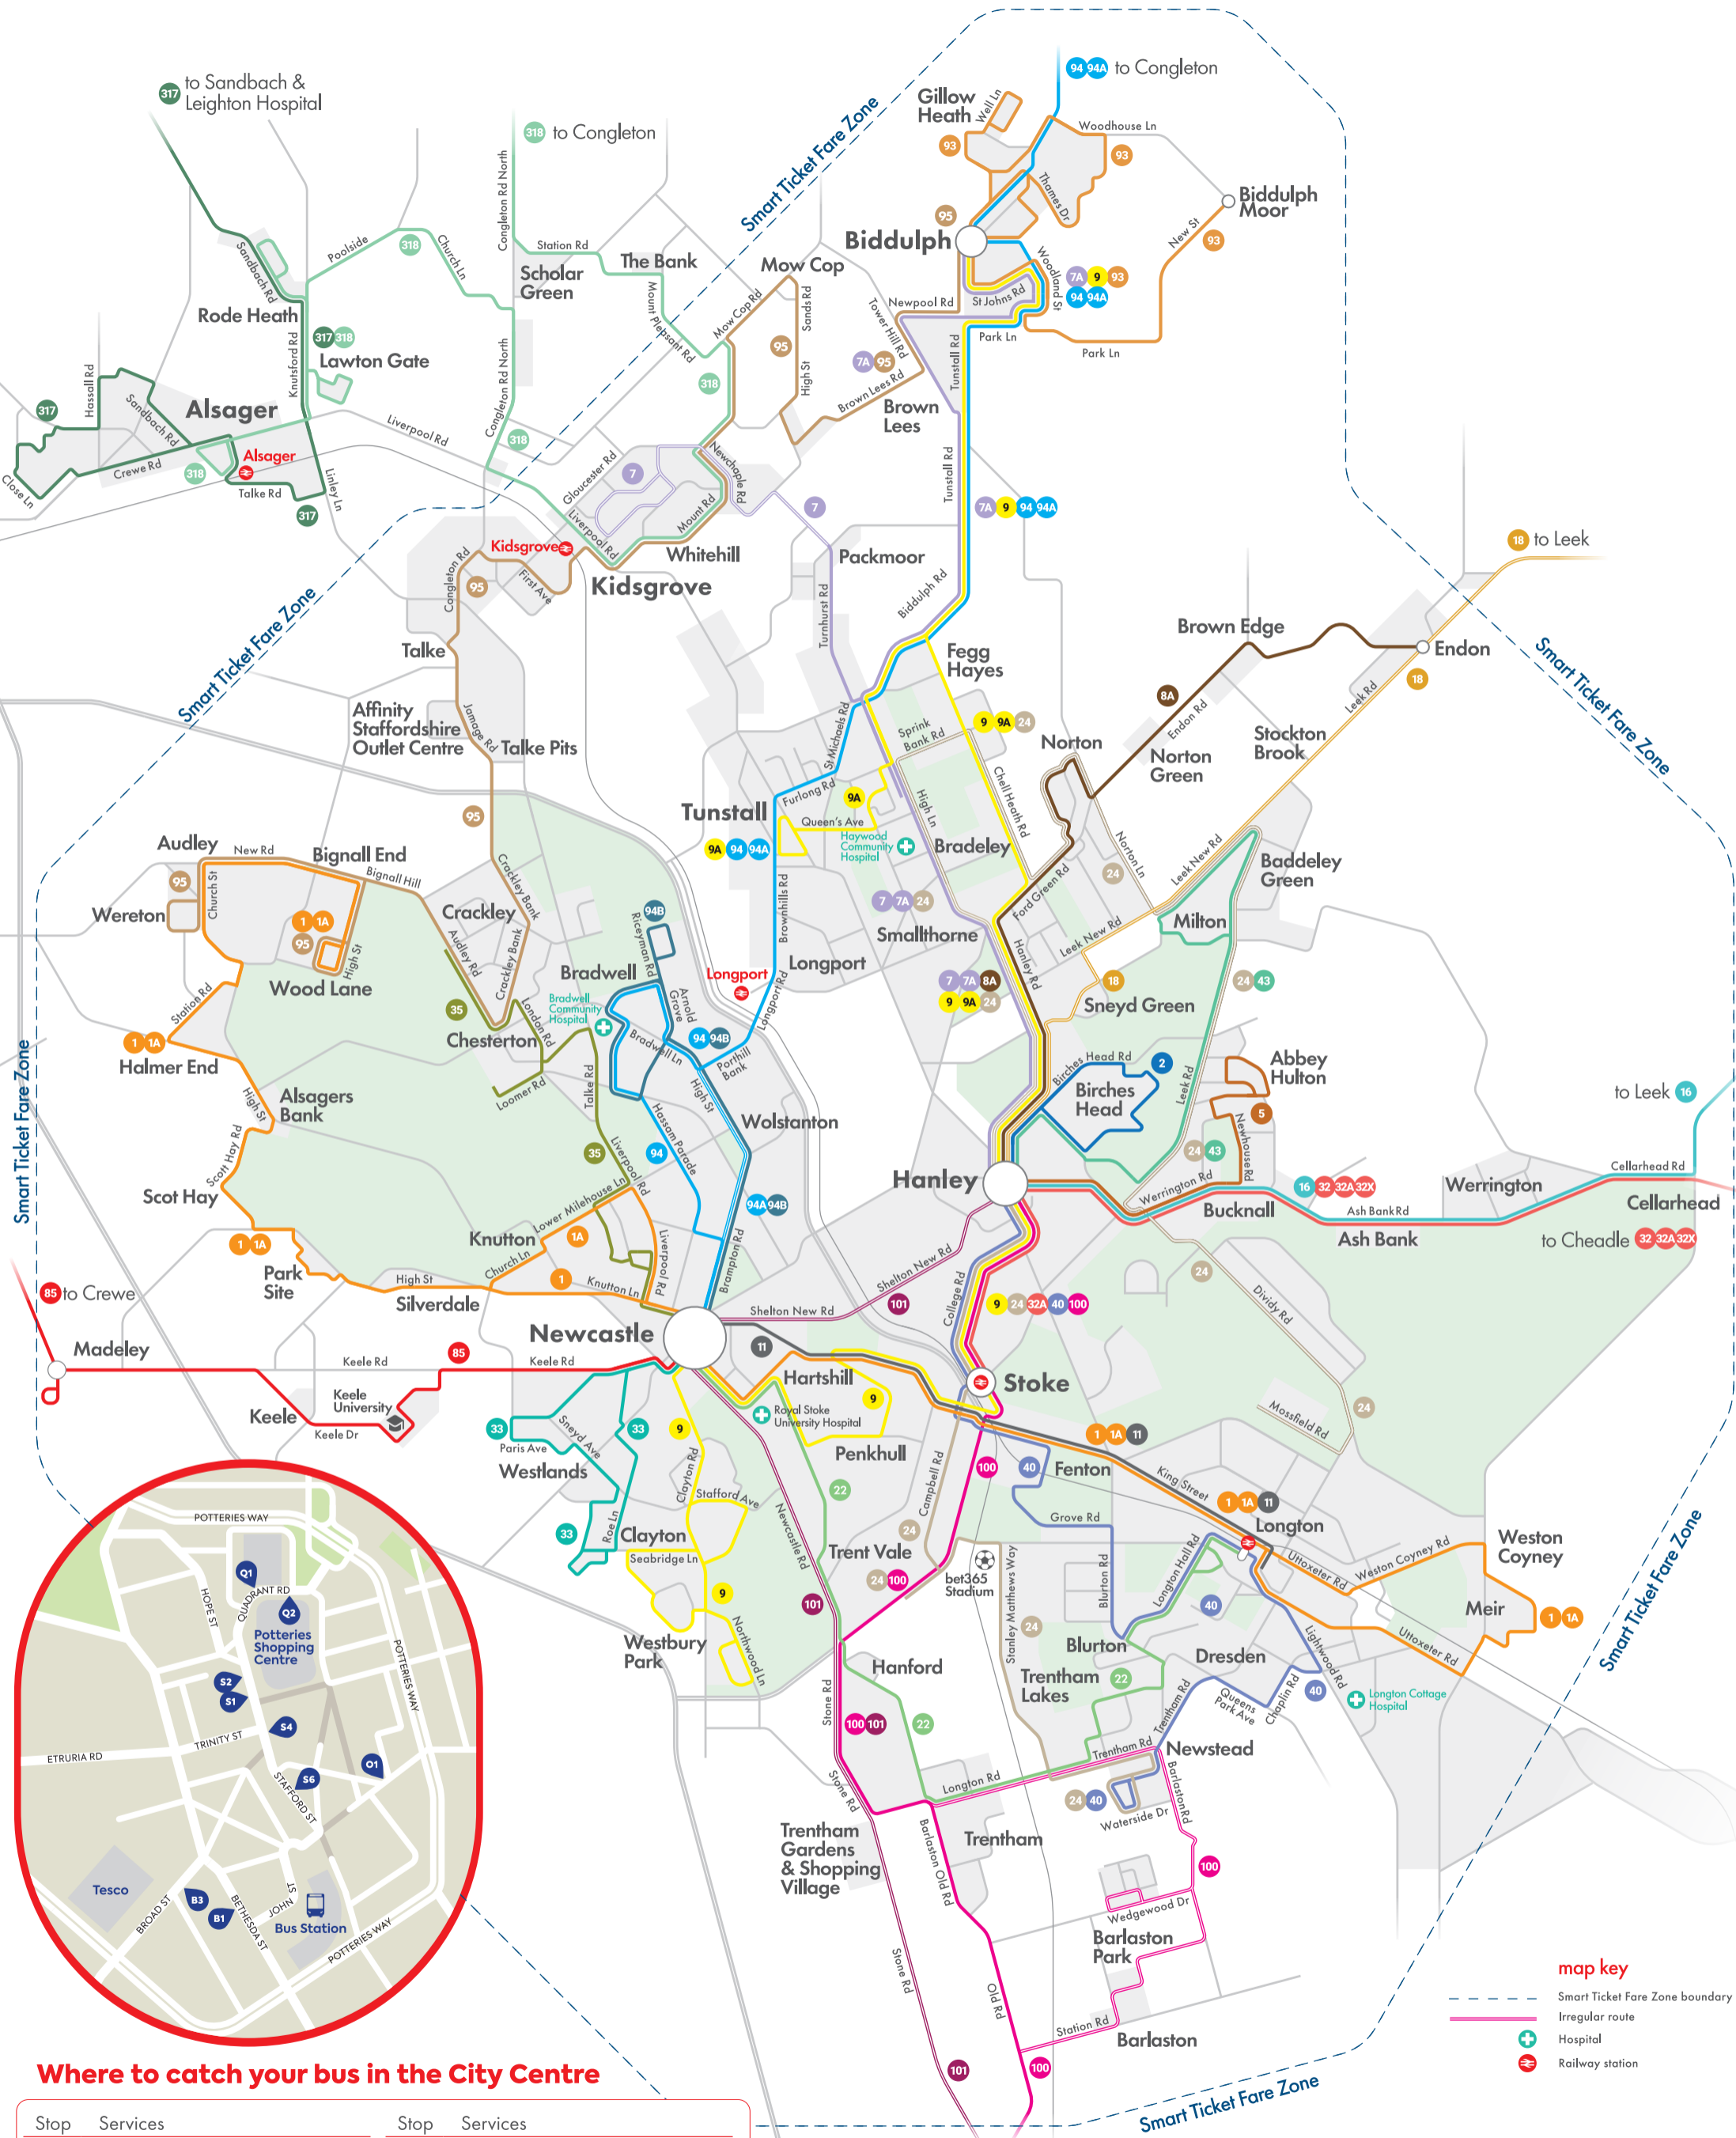

our network in **Stoke-on-Trent & North Staffordshire**

Where to catch your bus in the City Centre

Stop	Services	Stop	Services
B1	2 7 7A 8A 9 9A 18 43	S1	2 43
B3	101	S2	7 7A 8A 9 9A 18
O1	5 16 32 32A 32X	S4	9 9A
Q1	2 7 7A 8A 9 9A 18 43	S6	9 9A
Q2	9 9A		

all services serving Hanley serve the Bus Station

D&G Bus