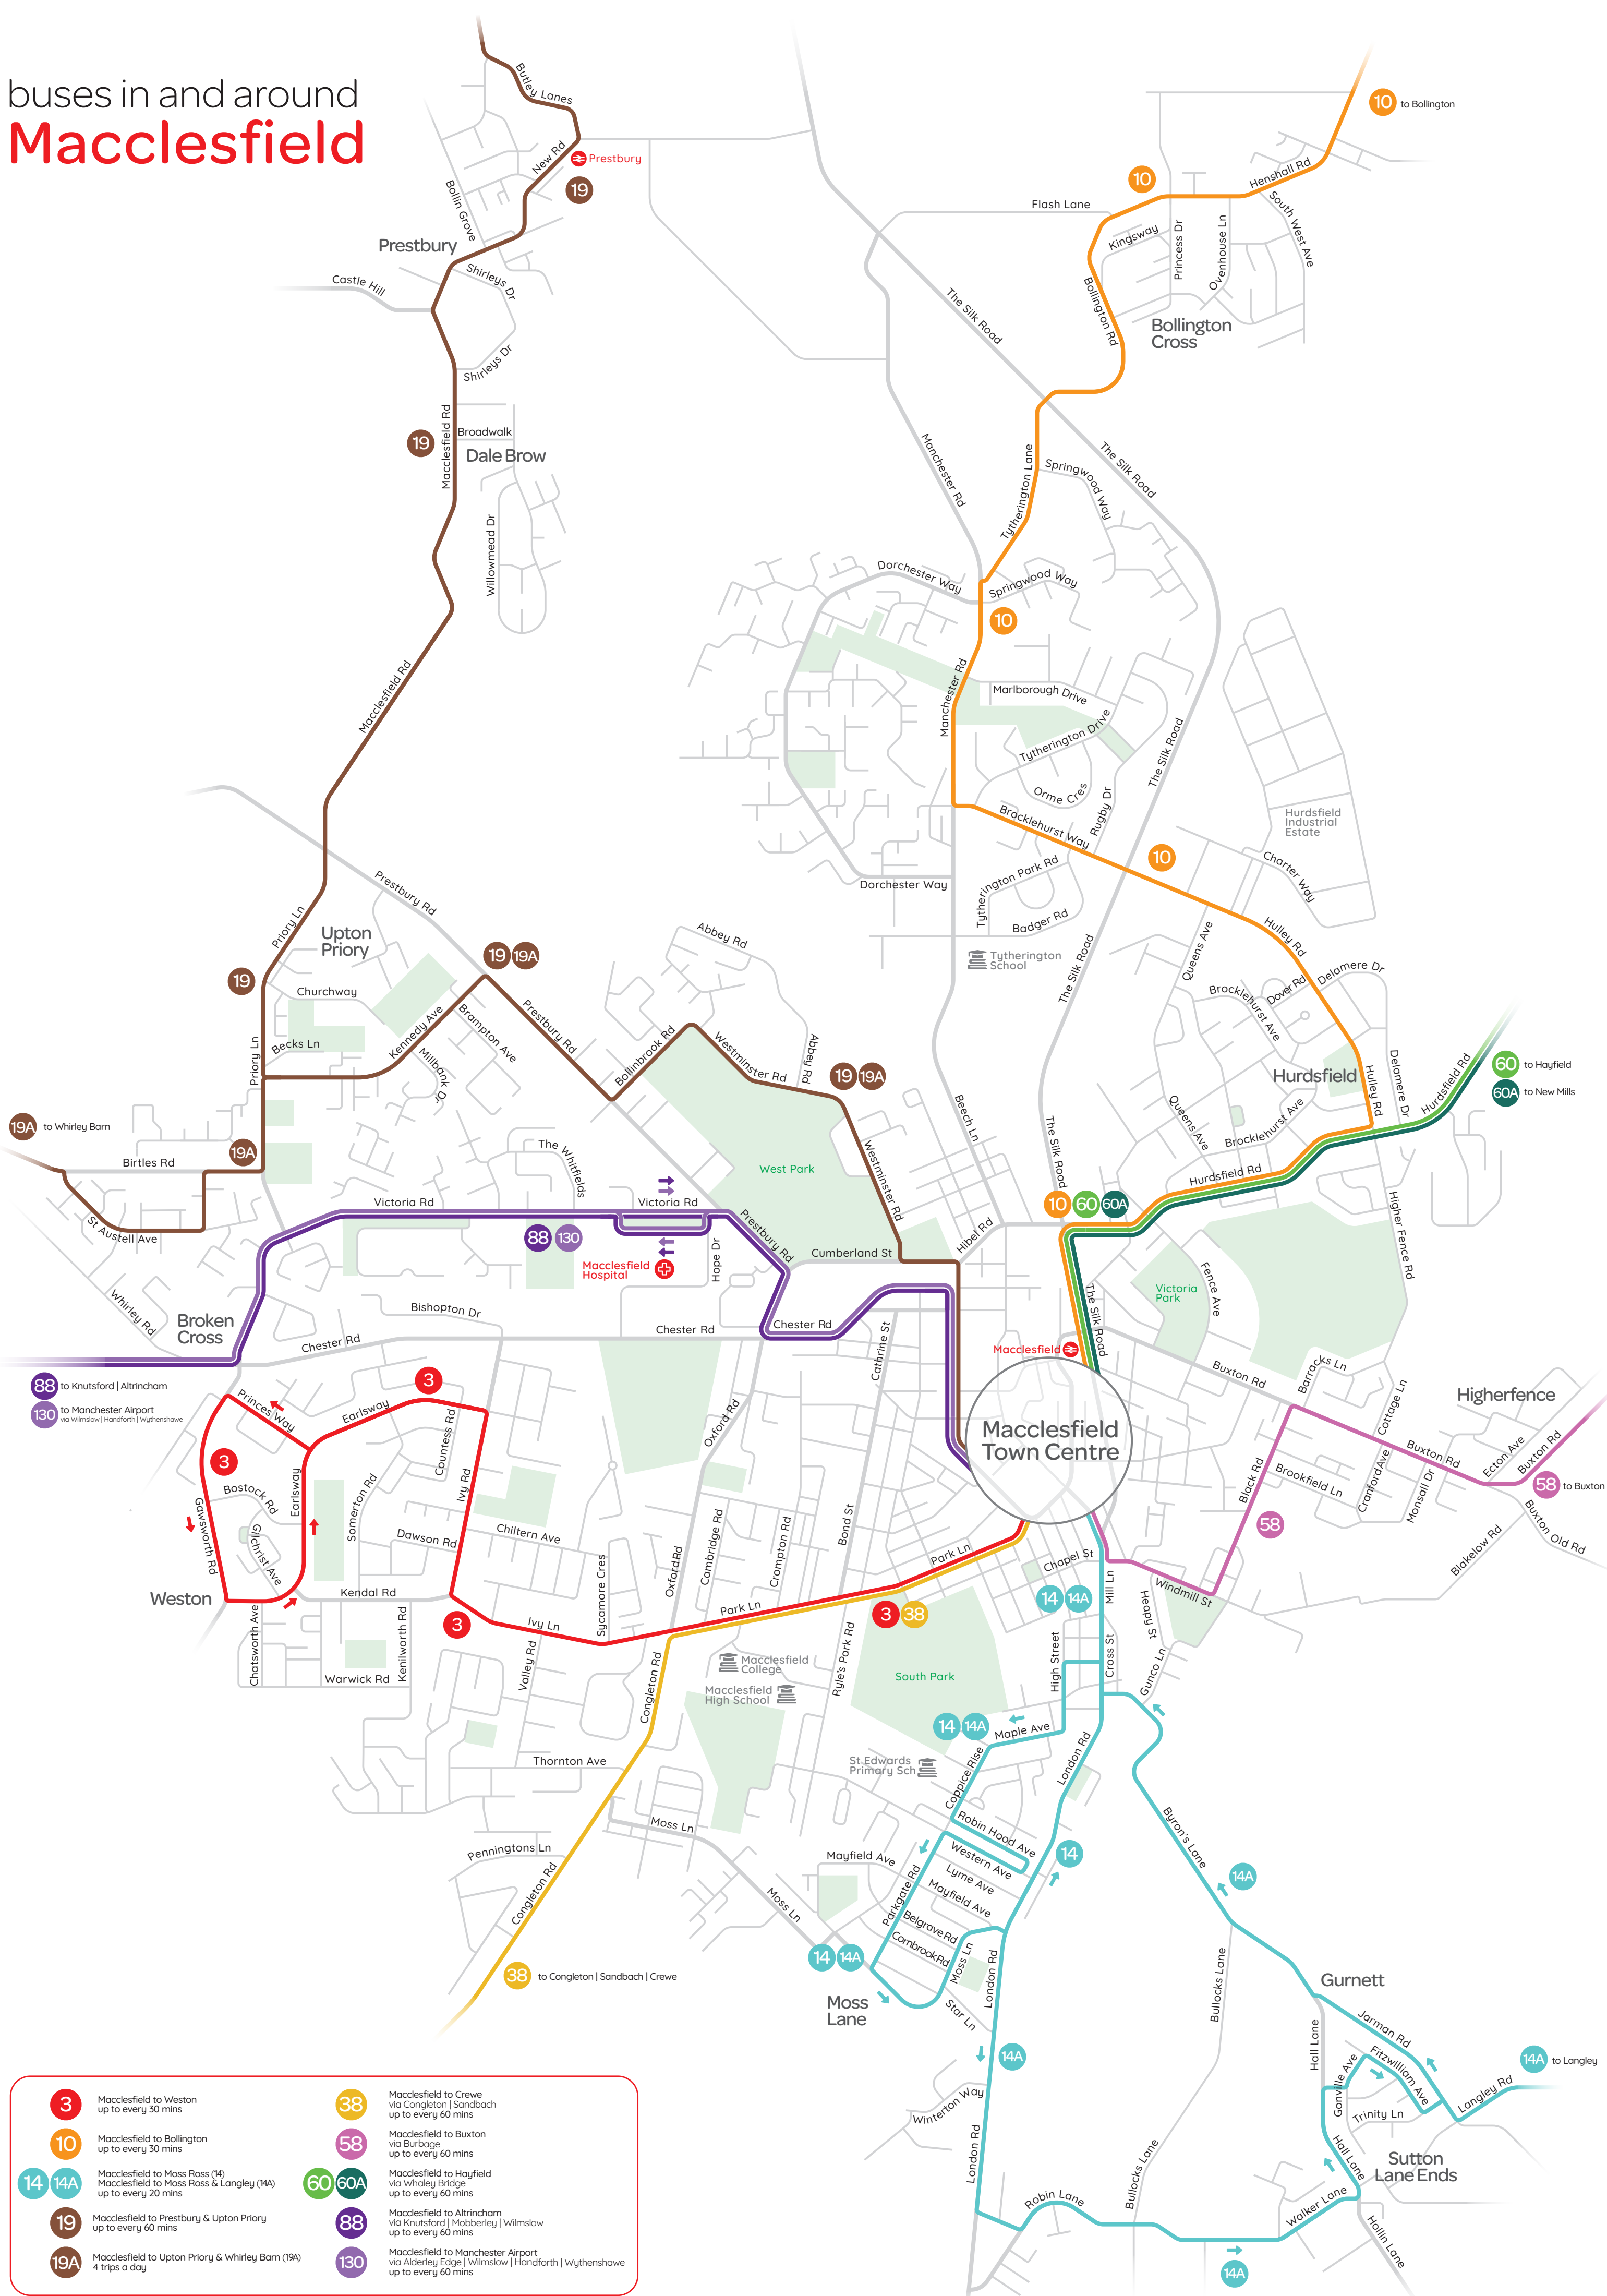

buses in and around Macclesfield

- | | | | |
|---------------|--|---------------|---|
| 3 | Macclesfield to Weston up to every 30 mins | 38 | Macclesfield to Crewe via Congleton Sandbach up to every 60 mins |
| 10 | Macclesfield to Bollington up to every 30 mins | 58 | Macclesfield to Buxton via Burbage up to every 60 mins |
| 14 14A | Macclesfield to Moss Ross (14) Macclesfield to Moss Ross & Langley (14A) up to every 20 mins | 60 60A | Macclesfield to Hayfield via Whaley Bridge up to every 60 mins |
| 19 | Macclesfield to Prestbury & Upton Priory up to every 60 mins | 88 | Macclesfield to Altrincham via Knutsford Moberley Wilmslow up to every 60 mins |
| 19A | Macclesfield to Upton Priory & Whirley Barn (19A) 4 trips a day | 130 | Macclesfield to Manchester Airport via Alderley Edge Wilmslow Handforth Wythenshawe up to every 60 mins |